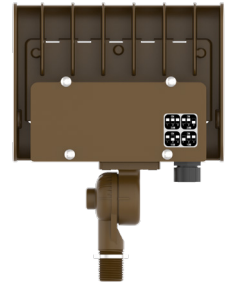

Applications:

- Ideal for general site lighting, alleys, loading docks, doorway, pathway and parking areas.
- Replace existing HID flood lights/ wall packs

Other Models:

- 15W | 1950LM | LFX-XS-15W-30K-KN
- 15W | 1950LM | LFX-XS-15W-40K-KN
- 15W | 1950LM | LFX-XS-15W-50K-KN
- 50W | 6700LM | LFX-MD-15-50W-30K-KN
- 50W | 6700LM | LFX-MD-15-50W-40K-KN
- 50W | 6700LM | LFX-MD-15-50W-50K-KN

Phone: (877) 805-2252 | Fax: (877) 805-2252
www.westgatempg.com |

Photometrics: LFX-SM-10-30W-KN

BUG Rating: B2-U0-G1

Area 40'x 50' Mounting Height: 20'

Other Views:

Side View

Front View

Back View