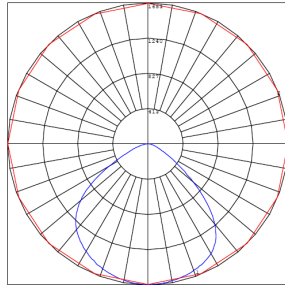

Phone: (877) 805-2252 | Fax: (877) 805-2252
www.westgatempg.com |

Photometrics: LFX-SM-10-30W-KN

BUG Rating: B2-U0-G1

Area 40'x 50' Mounting Height: 20'

Other Views:

Side View

Front View

Back View