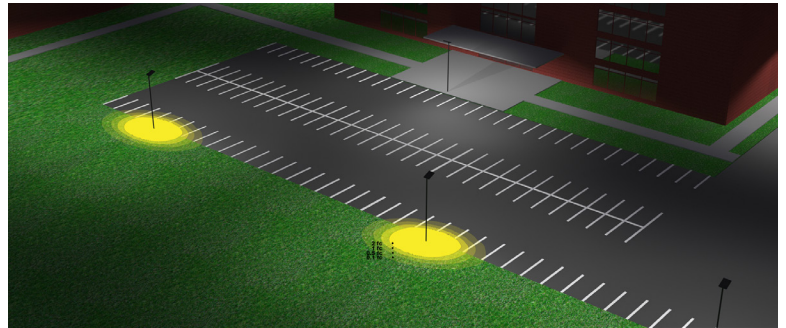

Applications:

- Ideal for general site lighting, alleys, loading docks, doorway, pathway and parking areas.
- Replace existing HID flood lights/ wall packs

Other Models:

- 15W | 1950LM | LFX-XS-15W-30K-KN
- 15W | 1950LM | LFX-XS-15W-40K-KN
- 15W | 1950LM | LFX-XS-15W-50K-KN
- 50W | 6700LM | LFX-MD-15-50W-30K-KN
- 50W | 6700LM | LFX-MD-15-50W-40K-KN
- 50W | 6700LM | LFX-MD-15-50W-50K-KN

Phone: (877) 805-2252 | Fax: (877) 805-2252
www.westgatempg.com |

Photometrics: LFX-SM-10-30W-KN

BUG Rating: B2-U0-G1

Area 40'x 50' Mounting Height: 20'

Other Views:

Side View

Front View

Back View