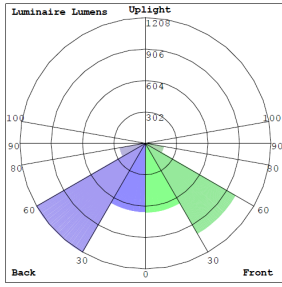

Lighting:

- Dimming: 0~10V Dimmable
- Optic Lens Type: III
- Cord type: 13" #18 AWG stranded wires
- Total Lumens: 4080LM Max
- Color Temperature: 3000K/ 4000K/ 5000K
- Color Rendering Index: ≥ 82
- Beam Angle: 120°X 90°

Phone: (877) 805-2252 | Fax: (877) 805-2252
www.westgatempg.com |

Photometrics: LFX-SM-10-30W-KN

BUG Rating: B2-U0-G1

Area 40'x 50' Mounting Height: 20'

Other Views:

Side View

Front View

Back View