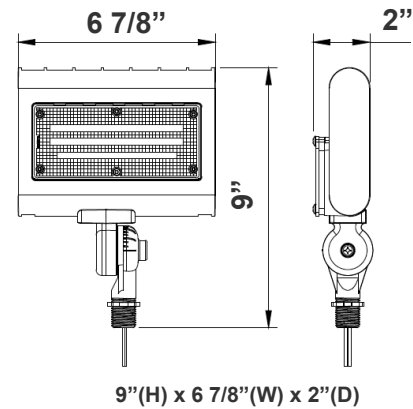

LFX-SM SERIES Outdoor Lighting

LFX-SM-10-30W-30K-KN

LFX-SM-10-30W-40K-KN

LFX-SM-10-30W-50K-KN

MP Multi Power/Wattage (Selectable)

WESTGATE
THE FUTURE IS HERE...AND IT'S QUITE BRIGHT!

Customer Name: _____

Project Name: _____

Note: _____

Type: _____

Ideal for general site lighting, alleys, loading docks, doorway, pathway, and parking areas.

Features

- DLC Premium & LED High-Lumen Flood lights
- Solid State Lighting Technology for Long Life
- No Maintenance Needed and High-Efficiency
- 70,000 Hours Rated Life
- 7-Year Warranty
- Optic Lens Type: III
- Multi-Power - The Switch is On the Bottom of the Fixture

Technical Specifications

Electrical:

- Voltage: 120~277V AC/50~60 Hz
- Wattage: Selectable Wattages (10W/ 15W/ 20W/ 30W)
- Power Factor: >0.9
- Efficacy: 130 LPW

Mechanical:

- Die-cast Aluminum Housing with Powder Coat Finish (Dark Bronze and White Finish)
- Solid State Lighting technology for long life, no Maintenance needed and High-Efficiency
- High Conductive Aluminum LED Board
- 90° Adjustable 1/2" Knuckle Mount
- IP Rating: IP65
- Operating Temperature: -40°F to 104°F
- Suitable for Wet Locations

Lighting:

- Dimming: 0~10V Dimmable
- Optic Lens Type: III
- Cord type: 13" #18 AWG stranded wires
- Total Lumens: 4080LM Max
- Color Temperature: 3000K/ 4000K/ 5000K
- Color Rendering Index: ≥ 82
- Beam Angle: 120°X 90°

Applications:

- Ideal for general site lighting, alleys, loading docks, doorway, pathway and parking areas.
- Replace existing HID flood lights/ wall packs

Other Models:

- 15W | 1950LM | LFX-XS-15W-30K-KN
- 15W | 1950LM | LFX-XS-15W-40K-KN
- 15W | 1950LM | LFX-XS-15W-50K-KN
- 50W | 6700LM | LFX-MD-15-50W-30K-KN
- 50W | 6700LM | LFX-MD-15-50W-40K-KN
- 50W | 6700LM | LFX-MD-15-50W-50K-KN

Phone: (877) 805-2252 | Fax: (877) 805-2252
www.westgatempg.com |